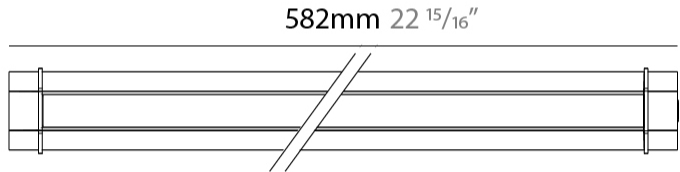

GENERAL

Series: Esagono
Brand: Platek
Division: Exterior
Mounting Type: Portable
Mounting Location: Above Ground
Subcategory: Wallwash

PHYSICAL

Shape: Abstract
Length (mm): 582
Length (in): 22 ¹⁵/₁₆
Width (mm): 45
Width (in): 1 ³/₄
Height (mm): 45
Height (in): 1 ³/₄
Light Distribution: Adjustable / Direct
Weight (kg): 1.65
Weight (lbs): 3.64
Screws: A4 stainless steel
Diffuser: Frosted PMMA
Gasket: Gore-Tex (R)
Fixture Finish: GRY / BRZ
Fixture Material: Extruded Aluminum
Cable Details: Power Cable - 5000mm / 3 x 1mm²

ELECTRICAL

Lamp Type: LED
Input Wattage (W): 11
Total Output Wattage (W): 10
Dimming: Non-Dimmable
Driver Included: Yes
Driver Location: Integrated
Driver Type: Constant Voltage - Universal
Driver Class: Class 2
Input Voltage (V): 120 - 277
Output Voltage (V): 24
Upon Request: (Not included - see components [IP65 or higher enclosure to be supplied by others]) Remote: 0-10Vdc dimming / Phase dimming 120Vac only

LED

Color Temperature (°K): 3000 / 4000
Max. Delivered Lumen (lm): 375 / 390
Nominal Lumen (lm): 790 / 820
CRI: >80 CRI
Lamp Life (hrs): 60000

OPTICAL

Beam Angle: Diffused
Adjustability: Rotating

RATINGS AND CERTIFICATIONS

Certified By: Certified for North American Standards
IP rating: IP65
IK Rating: IK05
Upon Request: Higher Maximum Ambient Temperature